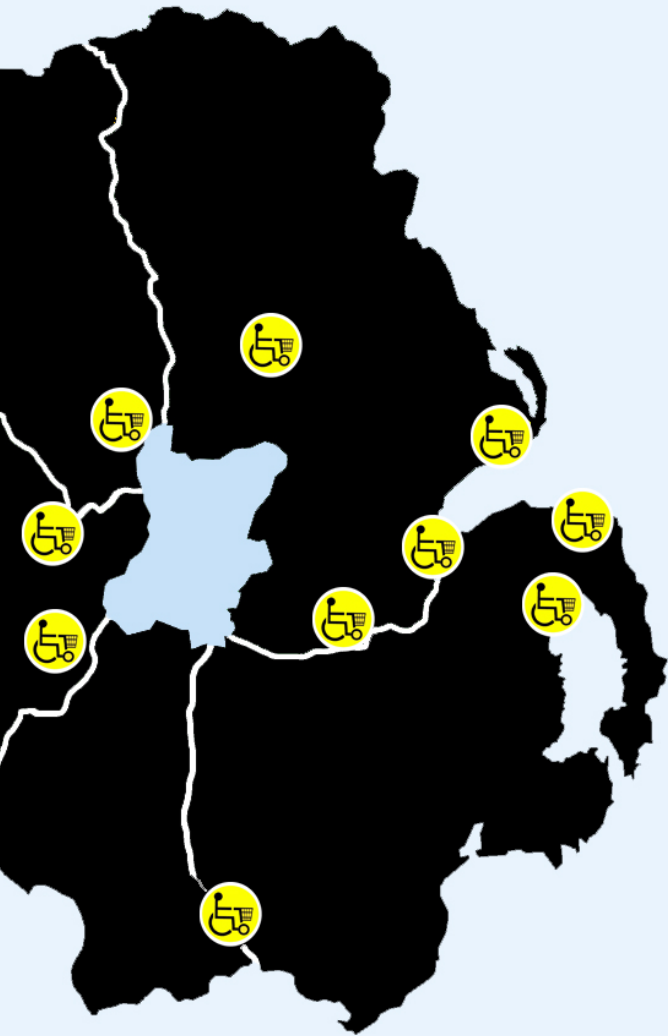

Web:

www.shopmobilityni.org